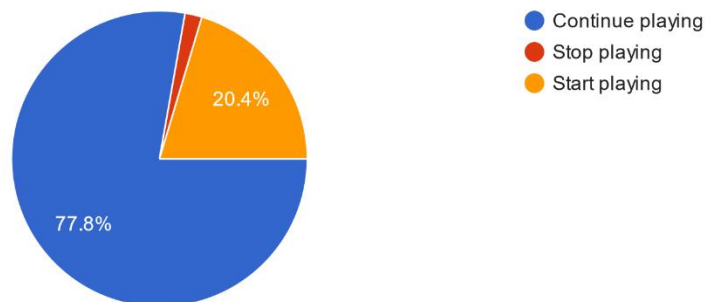

## Results of BBO Saturday Starting Time Survey

56 players completed the survey.

Have you played in our Saturday afternoon sessions so far this year?

56 responses

If the time is changed to 14h00 would you:

54 responses

What is your preferred starting time for the WCBU Saturday afternoon BBO session?

56 responses

Some of the comments: Would be great if time changed to 14h00 / I prefer 1/30pm--there is still time to go outside and enjoy the sunlight--especially in winter / Thank you for this opportunity to play online / Maybe play some time but the 1,30 was a difficult time for me / Just love playing on Saturdays and wish more of the old crowd would return / I have always