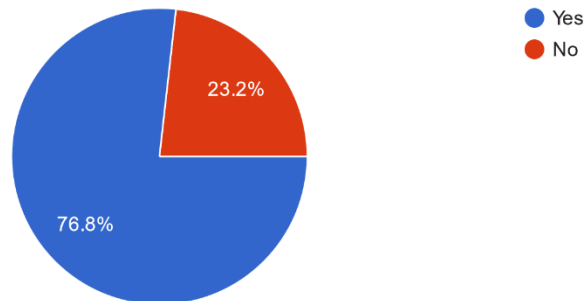

## Results of BBO Saturday Starting Time Survey

56 players completed the survey.

Have you played in our Saturday afternoon sessions so far this year?

56 responses

If the time is changed to 14h00 would you:

54 responses

What is your preferred starting time for the WCBU Saturday afternoon BBO session?

56 responses

Some of the comments: Would be great if time changed to 14h00 / I prefer 1/30pm--there is still time to go outside and enjoy the sunlight--especially in winter / Thank you for this opportunity to play online / Maybe play some time but the 1,30 was a difficult time for me / Just love playing on Saturdays and wish more of the old crowd would return / I have always