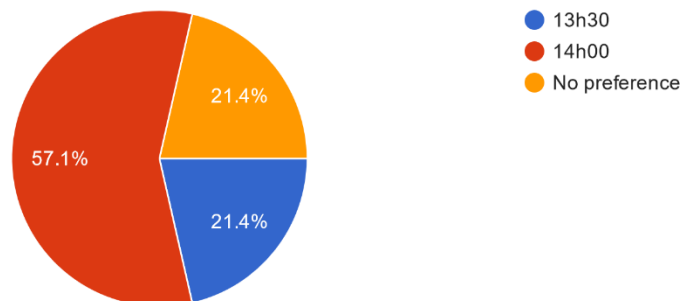

## Results of BBO Saturday Starting Time Survey

56 players completed the survey.

Have you played in our Saturday afternoon sessions so far this year?

56 responses

If the time is changed to 14h00 would you:

54 responses

What is your preferred starting time for the WCBU Saturday afternoon BBO session?

56 responses

Some of the comments: Would be great if time changed to 14h00 / I prefer 1/30pm--there is still time to go outside and enjoy the sunlight--especially in winter / Thank you for this opportunity to play online / Maybe play some time but the 1,30 was a difficult time for me / Just love playing on Saturdays and wish more of the old crowd would return / I have always